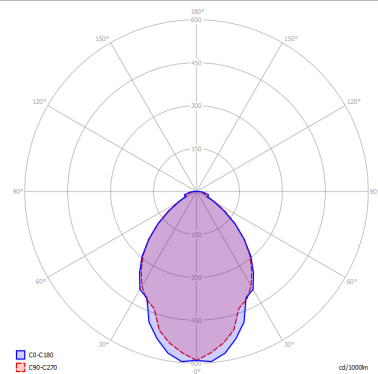

SHELF

Double

FEATURES

- Frame:** Metal
- Diffusor:** None
- Dimmable:** Yes
- Dimmer:** Not Included
- Bulb:** Included

BULB

LED 2700K 2 x 17W | 3400 lm

or

LED 3000K 2 x 17W | 3600 lm

SPECIFICATION SHEET

CERTIFICATION

PHOTOMETRIC CURVE

FRAME	DIFFUSOR	LED COLOUR	CODE
<input type="radio"/> Matte White 9016	None	2700K	151004
<input type="radio"/> Matte White 9016	None	3000K	151002