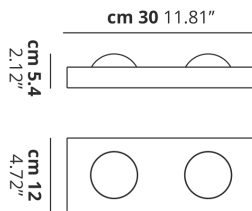

SHELF

Double

FEATURES

- Frame:** Metal
- Diffusor:** None
- Dimmable:** Yes
- Dimmer:** Not Included
- Bulb:** Included

BULB

LED 2700K 2 x 17W | 3400 lm

or

LED 3000K 2 x 17W | 3600 lm

SPECIFICATION SHEET

CERTIFICATION

PHOTOMETRIC CURVE

FRAME	DIFFUSOR	LED COLOUR	CODE
<input type="radio"/> Matte White 9016	None	2700K	151004
<input type="radio"/> Matte White 9016	None	3000K	151002